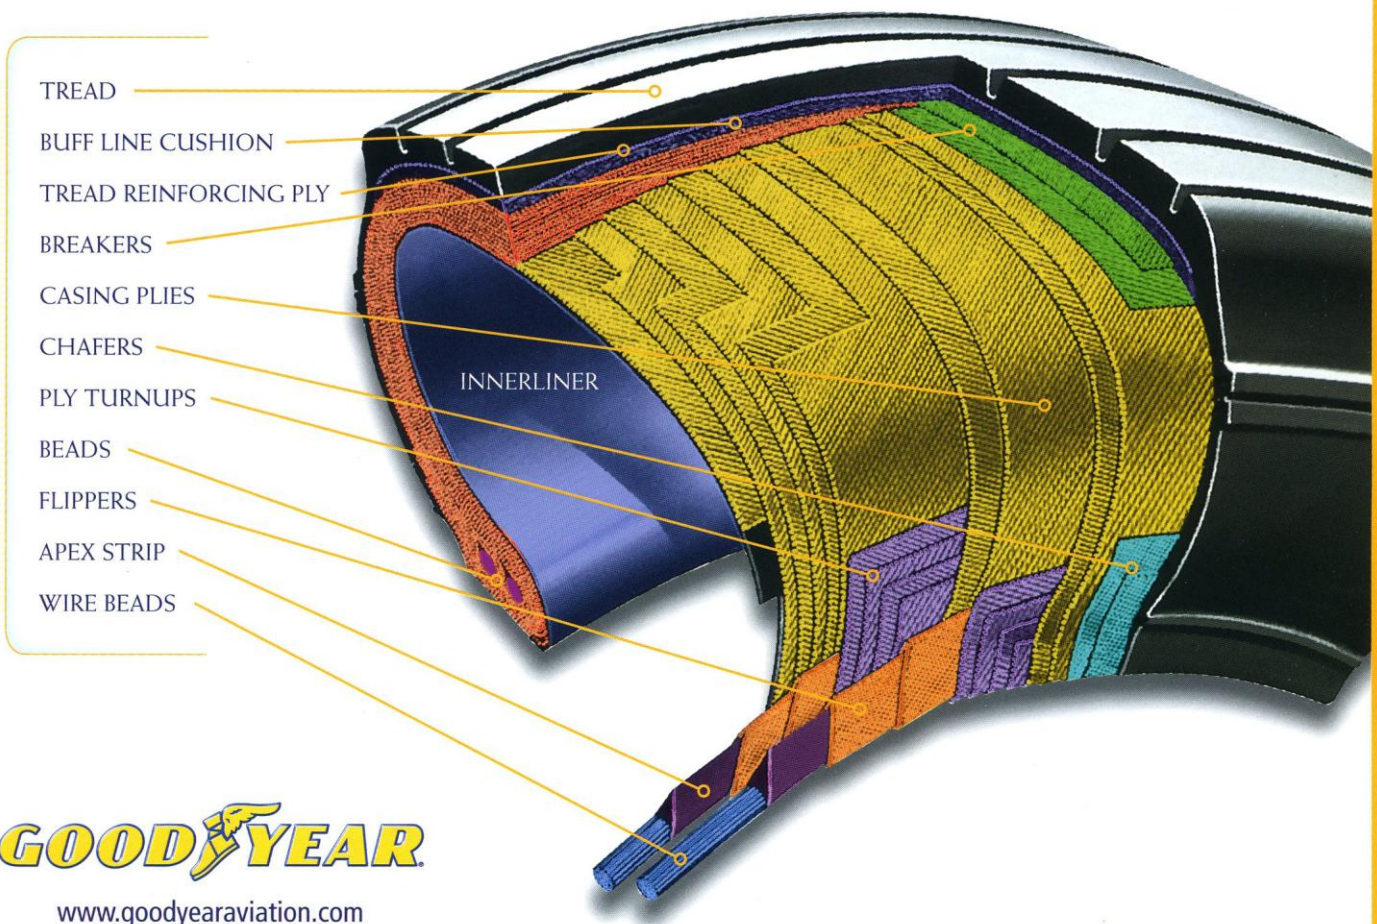

GOODYEAR

www.goodyearaviation.com