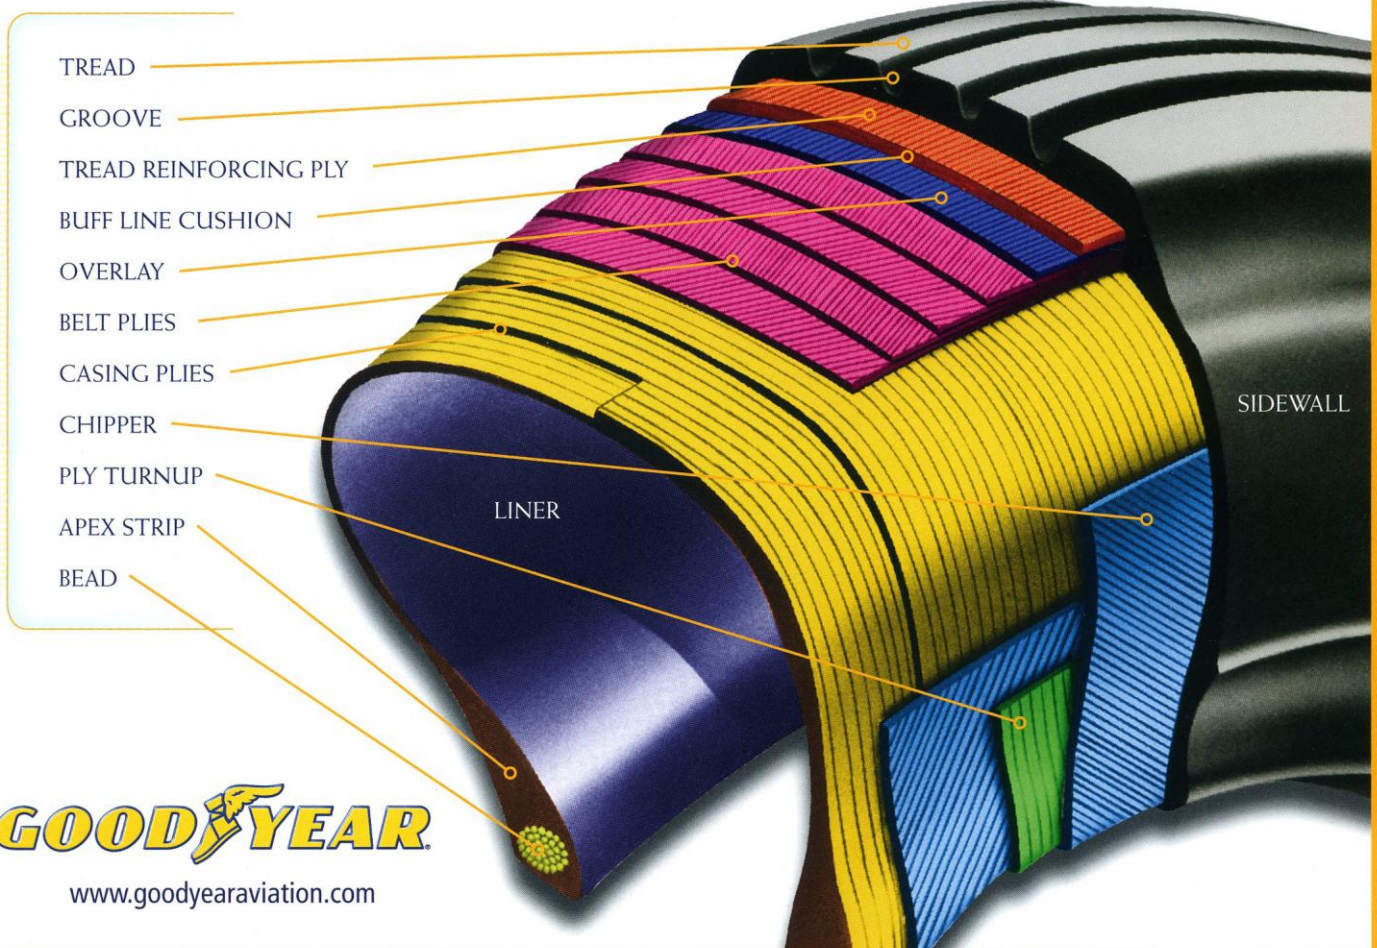

FLIGHT RADIAL™

TIME FOR A LITTLE TOUGH TALK.

Goodyear® Flight Radial™ is the radial ply tire for today's high-performance commercial aircraft.

It's our toughest tire and it's the tire chosen by commercial aviation leaders such as Southwest, Air Canada, and Lufthansa. Computer-designed with the demands of high-performance commercial aircraft in mind, this radial ply tire is weight-efficient, fuel-efficient, and cost-efficient.

- Strong, rigid belts and tough rubber compounds.
- These help provide greater dimensional stability and cut resistance for longer life and increased landings.

BENEFITS

- 1 Greater dimensional stability for longer life and increased cut resistance
- 2 Increased load-carrying capability
- 3 The most weight-efficient construction for strength and interface with the aircraft wheel
- 4 Fewer tire replacements and lower maintenance costs
- 5 Improved fuel efficiency and reduced operating costs

FEATURES

- 1 Strong, rigid tread belts and improved rubber compounds
- 2 Radial construction
- 3 Special bead design
- 4 Radial design increases tire tread life over conventional bias ply tires
- 5 Weighs up to 20% less than conventional aircraft tires